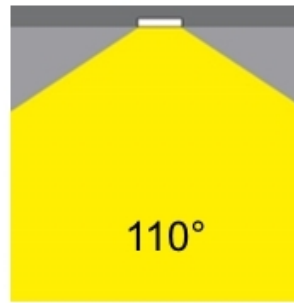

DIXIT RA16 RECESSED

A56102-

PROJECT	
TYPE	
SPECIFIER	
QUANTITY	
DATE	

RA 16 LED 18W 2400 lm				R:100%				I.Max:350 Cd/Klm			
H[m]	D[m]	Max lux	Med lux	Alpha=112°	H[m]	D[m]	Max lux	Med lux	Beta=113°		
1.00	2.99	604	145		1.00	3.07	604	145			
2.00	5.98	151	36		2.00	6.13	151	36			
3.00	8.96	67	16		3.00	9.20	67	16			
4.00	11.95	38	9		4.00	12.26	38	9			
5.00	14.94	24	6		5.00	15.33	24	6			

Dimming	DP	DV		
	Phase	0-10V		
Color Temperature	27K	30K	35K	40K
	2700K	3000K	3500K	4000K

Order Example **K°**

L5XXXXXX-DV-30K

0-10V 3000K